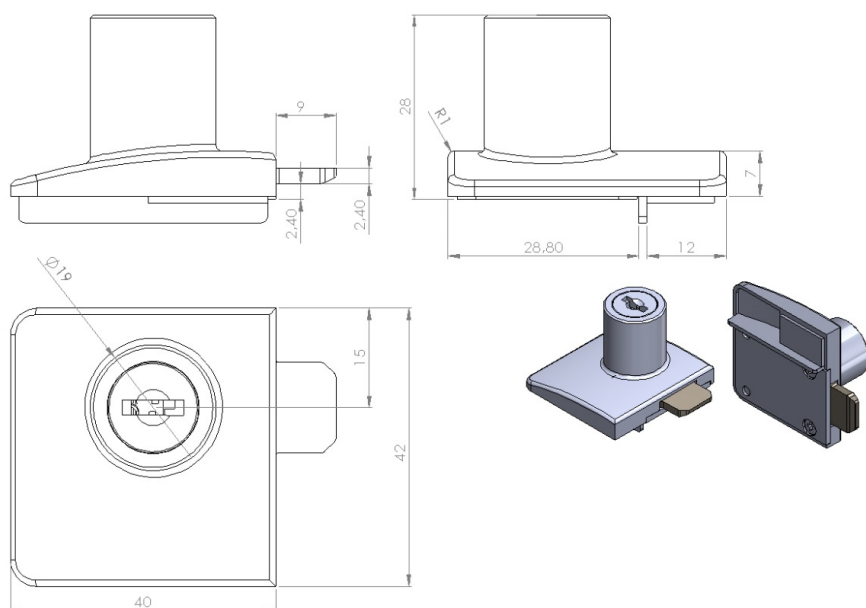

PRODUCT SHEET

Description:

Glass Door Lock "Square-U-See",F/Double D. CPL,KA:D20,W/SISO Oval Metal Key, 400 KD

Item number:

14.09.635-0

Units	Box	Carton	HS Code	Barcode
Pcs.	12	120	8301300000	
				5704866494113